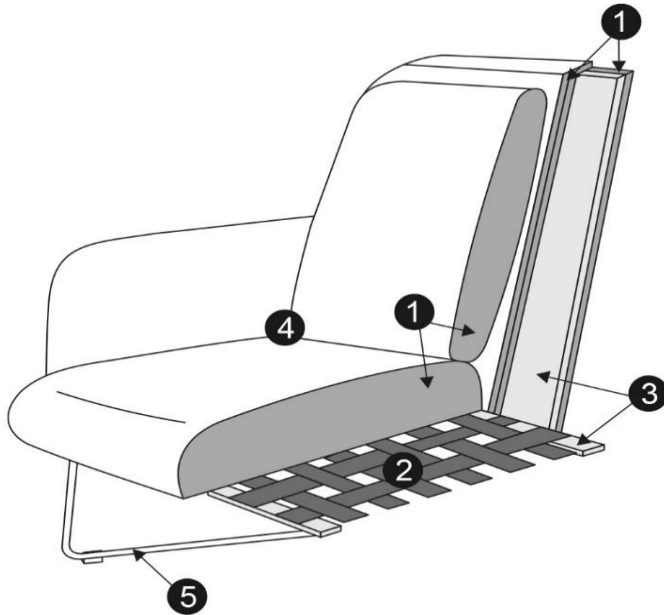

OLIVER

cocktail&design

BOKNÄS

design: Ian Archer

TECHNICAL SPECIFICATION

PROFILE

COMFORT: standard

- | | |
|---|---|
| 1 | polyurethane foam/ high resilient polyurethane foam |
| 2 | upholstery belts |
| 3 | solid wood and wood based elements |
| 4 | fabric |
| 5 | metal frame or metal legs (black or brass gold) |

The producer reserves the right to change construction of products and compnents used due to improving durability of product and customer satisfaction without any further notice.

UPHOLSTERY:

fabric or leather: FC - fix cover, COMFORT: STD - standard