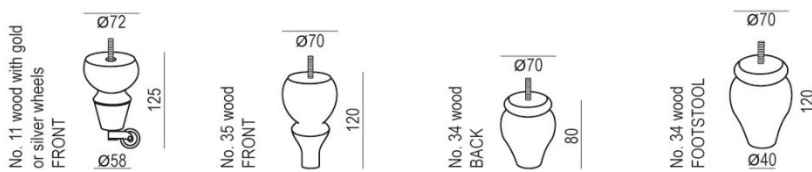

TECHNICAL SPECIFICATION

PROFILE

COMFORT: lux

1	polyurethane foam/ high resilient polyurethane foam
2	cushion chamber with mix of feather and silicone balls
3	upholstery belts
4	springs
5	solid wood and wood based elements
6	fabric
7	solid wood legs with metal rolls (silver or gold) and floor protection

The producer reserves the right to change construction of products and components used due to improving durability of product and customer satisfaction without any further notice.

UPHOLSTERY:

fabric and leather: FC - fix cover, Comfort: Lux

FEET

COLOURS OF WOODEN FEET