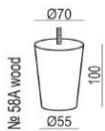

TECHNICAL SPECIFICATION

PROFILE

COMFORT: lux

	1	polyurethane foam/ high resilient polyurethane foam
	2	cushion chamber with mix of feather and silicone balls
	3	springs
	4	solid wood and wood based elements
	5	fabric
	6	solid wood legs

The producer reserves the right to change construction of products and components used due to improving durability of product and customer satisfaction without any further notice.

UPHOLSTERY:

fabric: LC - loose cover, Comfort: LUX

PHOTOS

FEET

COLOURS OF WOODEN FEET