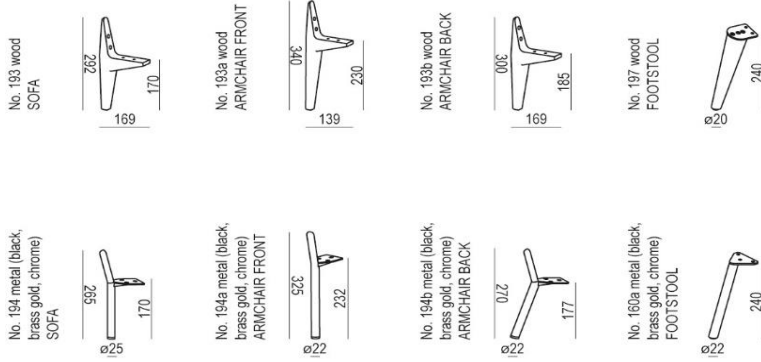

VALENTIN

home&family

design: Ian Archer

TECHNICAL SPECIFICATION

UPHOLSTERY:

fabric: FC - fix cover, Comfort: STD-standard or lux

FEET

COLOURS OF WOODEN FEET