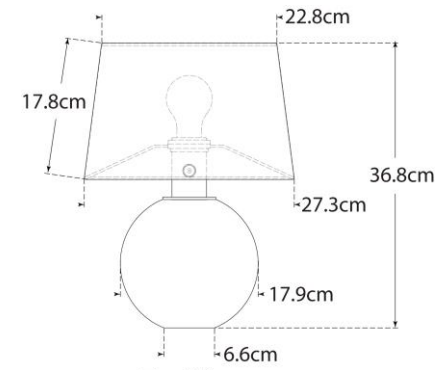

TEAR SHEET

Masie Small Table Lamp

Item # CHA 8433SMG-L-EU

Designer: Chapman & Myers

Height: 36.8cm

Width: 27.3cm

Base: 7cm Round

Finishes: CG, SMG

Shade Treatments: L

Shade Details: 22.9cm x 27.3cm x 17.8cm

Socket: E27 Keyless w/ Line Switch

Wattage: 15 LED A19

IP Rating: IP20 Class II

Front View

Top View