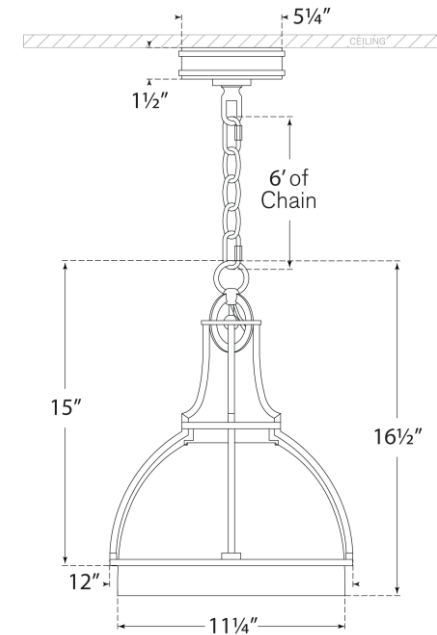

TEAR SHEET

Gracie Medium Dome Pendant

Item # CHC 5481BZ-WG-EU

Designer: Chapman & Myers

Height: 41.3cm

Width: 30.5cm

Canopy: 13.3cm Round

Finishes: AB, AN, BZ, PN

Glass Options: CG, WG

Socket: Dedicated LED

Wattage: 15w (1300lm)

IP Rating: IP20 Class I

Front View