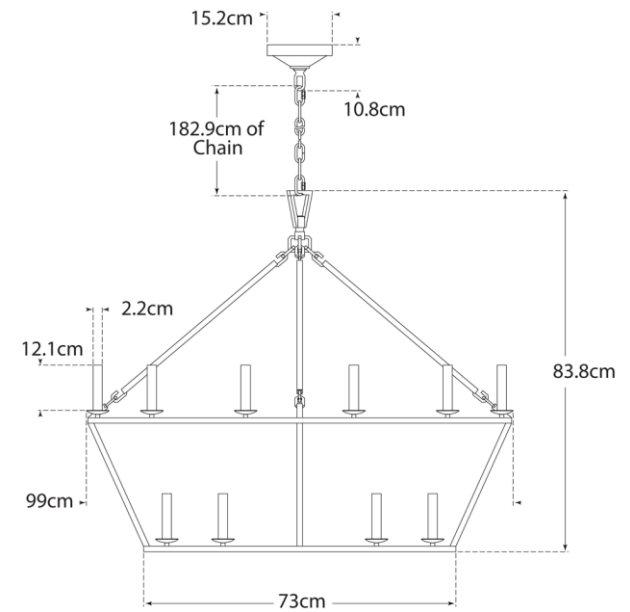

## Darlana Large Two-Tiered Ring Chandelier

Item # CHC 5179AI-EU

Designer: Chapman & Myers

Height: 83.8cm

Width: 101.6cm

Canopy: 15.2cm Round

Finishes: AI, GI, PN

Socket: 20 - E14 Candelabra

Wattage: 20 - 40 B

IP Rating: IP20 Class I

©EFC DESIGNS

CHC5179