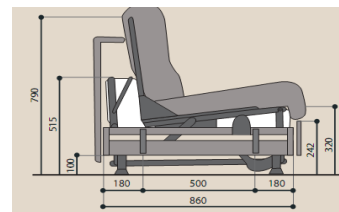

TECHNICAL SPECIFICATION

PHOTOS

Total sofa depth after spread: 213 cm

MECHANISM

REF	A	B/Mattress
182/160	182 cm	160 cm
162/140	162 cm	140 cm
142/120	142 cm	120 cm

MATTRESS

NOVA FOAM MATTRESS

foam HR 35 kg
"termofix" non-woven 250 g
fabric: cotton 60%, PE 40%, flame, quilted
height 12 cm

NOVA SPRING MATTRESS

high quality pocket bonel
springs biconical/resorts biconiques 2,2 m
fabric: cotton 60%, PE 40%, flame, quilted
height 12 cm