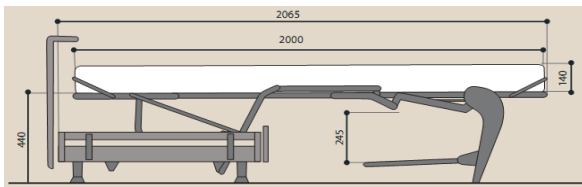

TECHNICAL SPECIFICATION

PHOTOS

Total sofa depth after spread: 213 cm

MECHANISM

REF	A	B/Mattress
182/160	182 cm	160 cm
162/140	162 cm	140 cm
142/120	142 cm	120 cm

MATTRESS

NOVA FOAM MATTRESS

foam HR 35 kg
"termofix" non-woven 250 g
fabric: cotton 60%, PE 40%, flame, quilted
height 12 cm

NOVA SPRING MATTRESS

high quality pocket bonel
springs biconical/resorts biconiques 2,2 m
fabric: cotton 60%, PE 40%, flame, quilted
height 12 cm