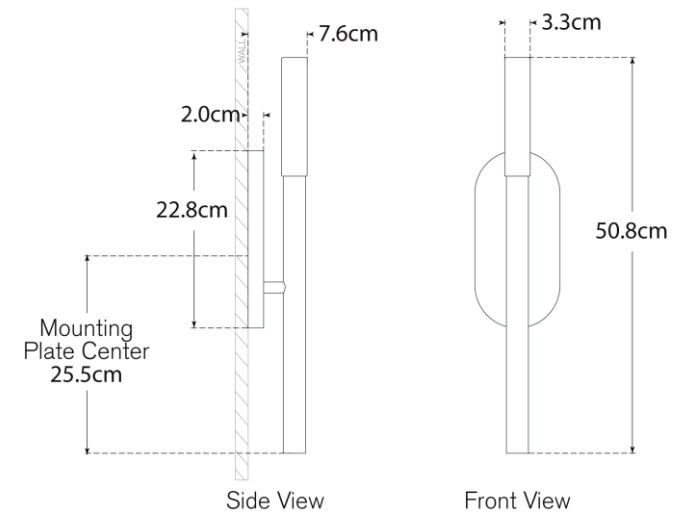

TEAR SHEET

Rousseau Medium Bath Sconce

Item # KW 2281BZ-EC-EU

Designer: Kelly Wearstler

Height: 50.8cm

Width: 10.8cm

Extension: 7cm

Backplate: 10.8cm x 22.9cm Oval

Finishes: AB, BZ, PN

Glass Options: EC, SG

Socket: Dedicated LED

Wattage: 6w (700lm)

IP Rating: IP20 Class II

Top View

Side View

Front View