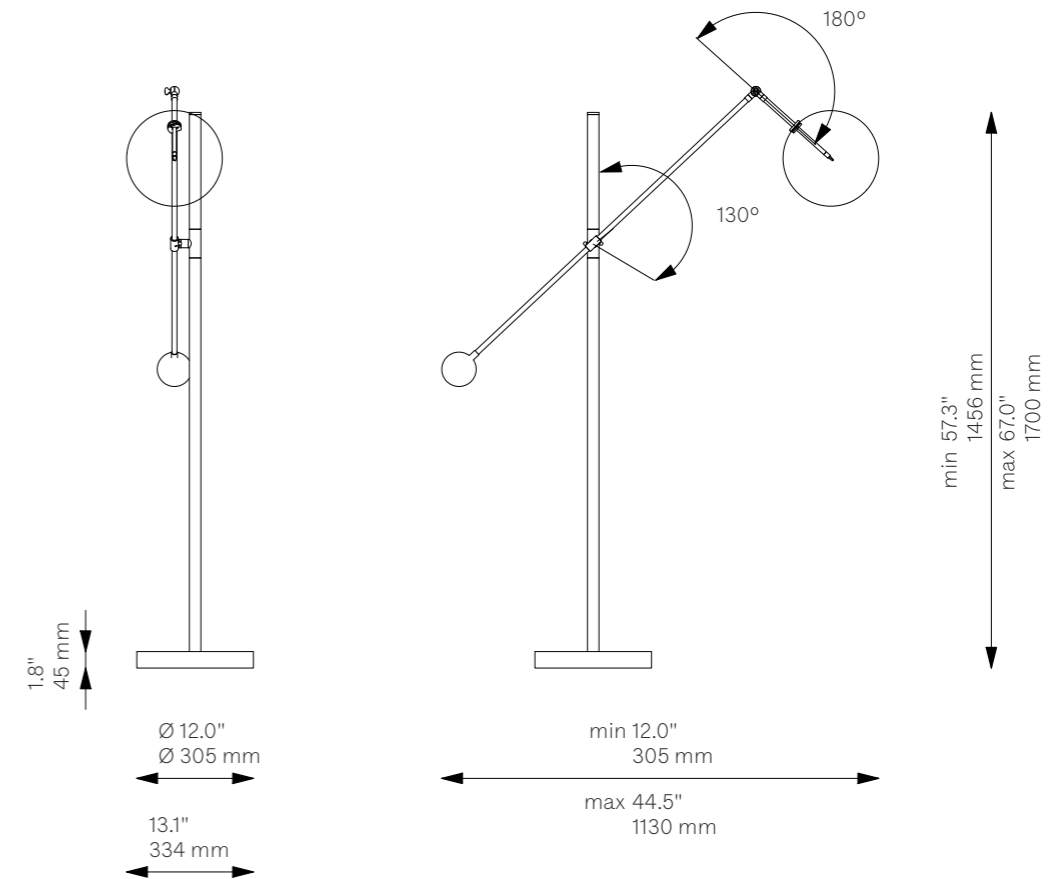

# Milan 1 Arm

B069

Floor

<b>Glass Lampshades</b>	1 x Ø 250 mm / Ø 9.8" Borosilicate Transparent Glass
<b>Weight</b>	13.4 kg / 29.5 lb
<b>Light Source</b>	LED Bulb (included) 1 x 1.6 W Max Wattage 1 x 15 W Total Lumens 180 lm Color Temperature 2700 K Bulb Base G4  Dimmable with electronic Dimmers only (ELV, trailing edge)
<b>Finishes</b>	LBB / Lacquered Burnished Brass BGM / Black Gunmetal PN / Polished Nickel
<b>Cord</b>	3000 mm / 118.1" with inline on-off switch and plug Switch location 500 mm / 19.7" from the base
<b>CE/UL Certified</b>	CE/UL
<b>Ingress Protection</b>	IP 20