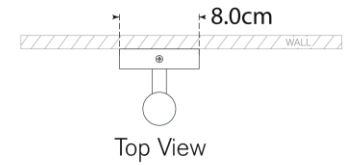

## Rousseau Small Bath Sconce

Item # KW 2280AB-EC-EU

Designer: Kelly Wearstler

Height: 36.8cm

Width: 7.6cm

Extension: 7cm

Backplate: 7.6cm x 12.7cm Oval

Finishes: AB, BZ, PN

Glass Options: EC, SG

Socket: Dedicated LED

Wattage: 6w (700lm)

IP Rating: IP20 Class II

Note: Requires Smaller Outlet Box

Top View

Side View

Front View