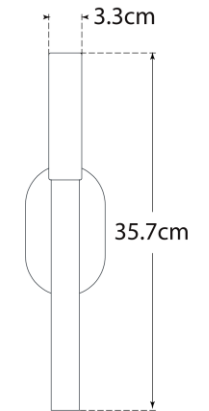

## Rousseau Small Bath Sconce

Item # KW 2280AB-EC-EU

Designer: Kelly Wearstler

Height: 36.8cm

Width: 7.6cm

Extension: 7cm

Backplate: 7.6cm x 12.7cm Oval

Finishes: AB, BZ, PN

Glass Options: EC, SG

Socket: Dedicated LED

Wattage: 6w (700lm)

IP Rating: IP20 Class II

Note: Requires Smaller Outlet Box

Top View

Side View

Front View