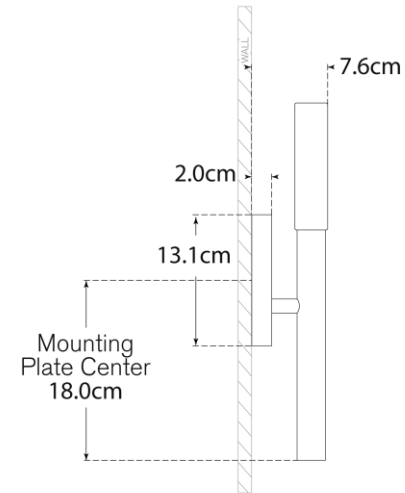

## Rousseau Small Bath Sconce

Item # KW 2280AB-EC-EU

Designer: Kelly Wearstler

Height: 36.8cm

Width: 7.6cm

Extension: 7cm

Backplate: 7.6cm x 12.7cm Oval

Finishes: AB, BZ, PN

Glass Options: EC, SG

Socket: Dedicated LED

Wattage: 6w (700lm)

IP Rating: IP20 Class II

Note: Requires Smaller Outlet Box

Top View

Side View

Front View