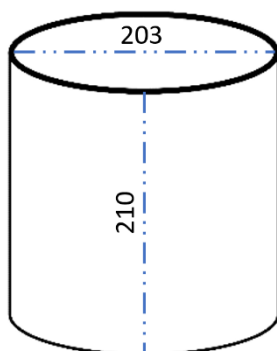

MITAT / MEASURES / MÅTT