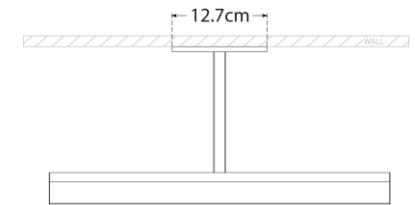

TEAR SHEET

Petrel 18" Picture Light

Item # S 2721PN-EU

Designer: Ian K. Fowler

Height: 6.4cm

Width: 45.7cm

Extension: 21cm

Backplate: 6.4cm x 12.7cm Rectangle

Finishes: BZ, HAB, PN

Socket: Dedicated LED

Wattage: 15w (1200lm)

IP Rating: IP20 Class II

Note: Requires Smaller Outlet Box

Top View

Front View