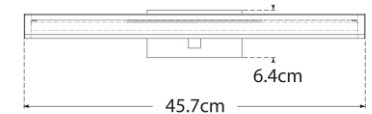

TEAR SHEET

Petrel 18" Picture Light

Item # S 2721PN-EU

Designer: Ian K. Fowler

Height: 6.4cm

Width: 45.7cm

Extension: 21cm

Backplate: 6.4cm x 12.7cm Rectangle

Finishes: BZ, HAB, PN

Socket: Dedicated LED

Wattage: 15w (1200lm)

IP Rating: IP20 Class II

Note: Requires Smaller Outlet Box

Top View

Front View