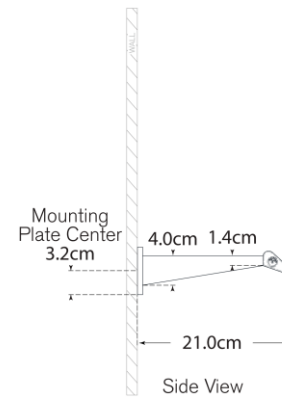

TEAR SHEET

Petrel 18" Picture Light

Item # S 2721PN-EU

Designer: Ian K. Fowler

Height: 6.4cm

Width: 45.7cm

Extension: 21cm

Backplate: 6.4cm x 12.7cm Rectangle

Finishes: BZ, HAB, PN

Socket: Dedicated LED

Wattage: 15w (1200lm)

IP Rating: IP20 Class II

Note: Requires Smaller Outlet Box

Top View

Front View