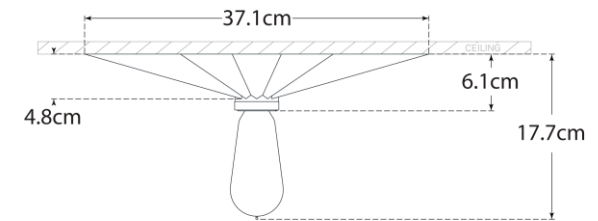

TEAR SHEET

Star Flush Mount

Item # SC 4000HAB-EU

Designer: Eric Cohler

Height: 6.4cm

Width: 36.9cm

Finishes: AS, BZ, HAB, PN

Socket: E27 Keyless

Wattage: 60 A

IP Rating: IP20 Class I

Front View

Bottom View