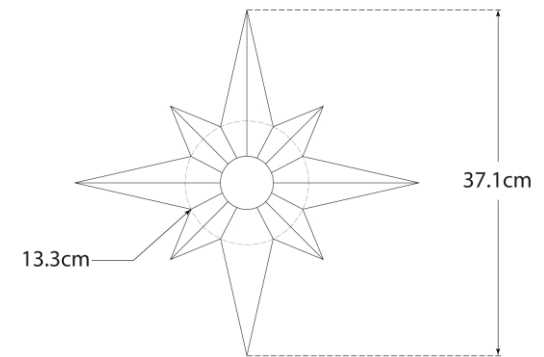

Front View

Bottom View