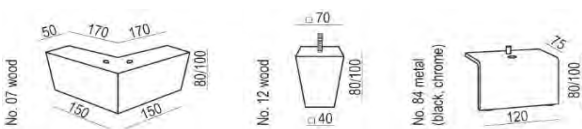

CLOUD LUX

tea&book

design: SITS

TECHNICAL SPECIFICATION

PROFILE

COMFORT: lux

1	polyurethane foam/high resilient polyurethane foam
2	cushion chamber with mix of feather and silicone balls
3	upholstery belts
4	FSC® certified solid wood and wood based elements
5	fabric
6	metal legs (black or chrom) or FSC® certified solid wood legs

The producer reserves the right to change construction of products and compnents used due to improving durability of product and customer satisfaction without any further notice.

UPHOLSTERY:

fabric: FC - fix cover or LC - loose cover COMFORT: lux

FEET

COLOURS OF WOODEN FEET