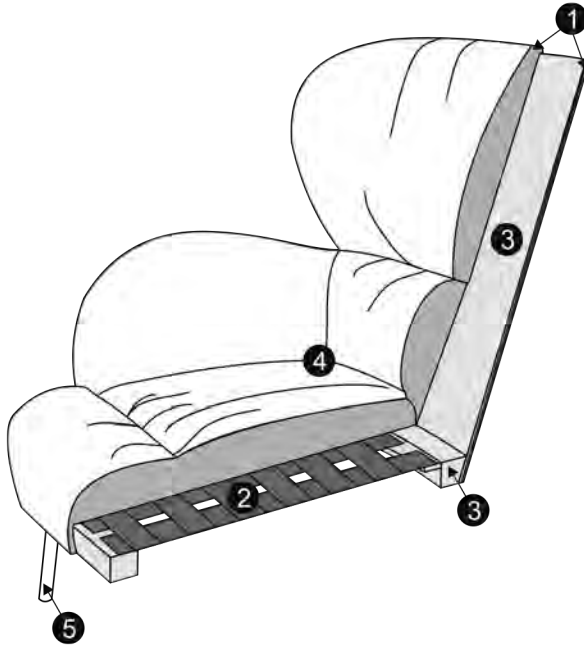

ROSS

BOKNÄS

design: Ian Archer

TECHNICAL SPECIFICATION

PROFILE

COMFORT: standard

- 1** polyurethane foam/ high resilient polyurethane foam
- 2** upholstery belts
- 3** solid wood and wood based elements
- 4** fabric
- 5** solid wood or metal legs (black, chrome)

The producer reserves the right to change construction of products and compnents used due to improving durability of product and customer satisfaction without any further notice.

UPHOLSTERY:

fabric r: FC - fix cover COMFORT: STD - standard