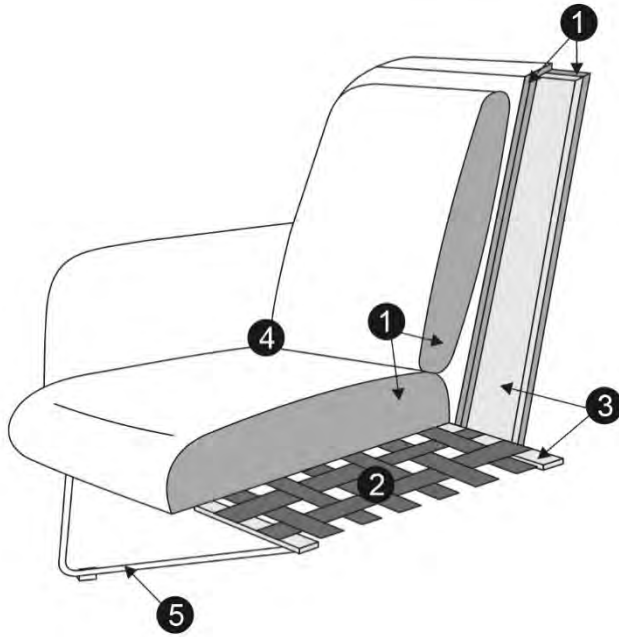

OLIVER

cocktail&design

design: Ian Archer

TECHNICAL SPECIFICATION

PROFILE

COMFORT: standard

- | | |
|---|---|
| 1 | polyurethane foam/ high resilient polyurethane foam |
| 2 | upholstery belts |
| 3 | solid wood and wood based elements |
| 4 | fabric |
| 5 | metal frame or metal legs (black or brass gold) |

The producer reserves the right to change construction of products and components used due to improving durability of product and customer satisfaction without any further notice.

UPHOLSTERY:

fabric or leather: FC - fix cover, COMFORT: STD - standard

DIMENSION*	DESCRIPTION ARTICLE No	VOL.	WEIGHT	FABRIC USAGE	A	I	II	III	IV	E	
73x96x85/42	armchair with frame										
	STD	E1497-0000-2S	0,69	30	3,3	1 509	1 548	1 626	1 701	1 800	2 034
73x96x85/42	armchair with legs										
	STD	E1497-0003-2S	0,69	30	3,3	1 356	1 395	1 491	1 566	1 665	1 935