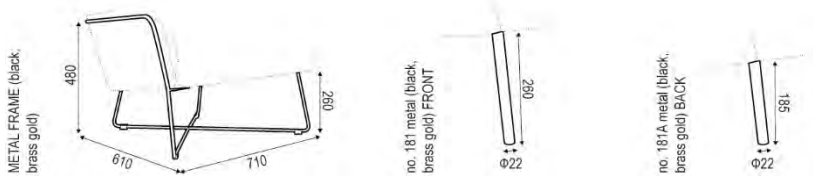

OLIVER

cocktail&design

design: Ian Archer

TECHNICAL SPECIFICATION

PROFILE

COMFORT: standard

1	polyurethane foam/ high resilient polyurethane foam
2	upholstery belts
3	solid wood and wood based elements
4	fabric
5	metal frame or metal legs (black or brass gold)

The producer reserves the right to change construction of products and components used due to improving durability of product and customer satisfaction without any further notice.

UPHOLSTERY:

fabric or leather: FC - fix cover, COMFORT: STD - standard

FEET