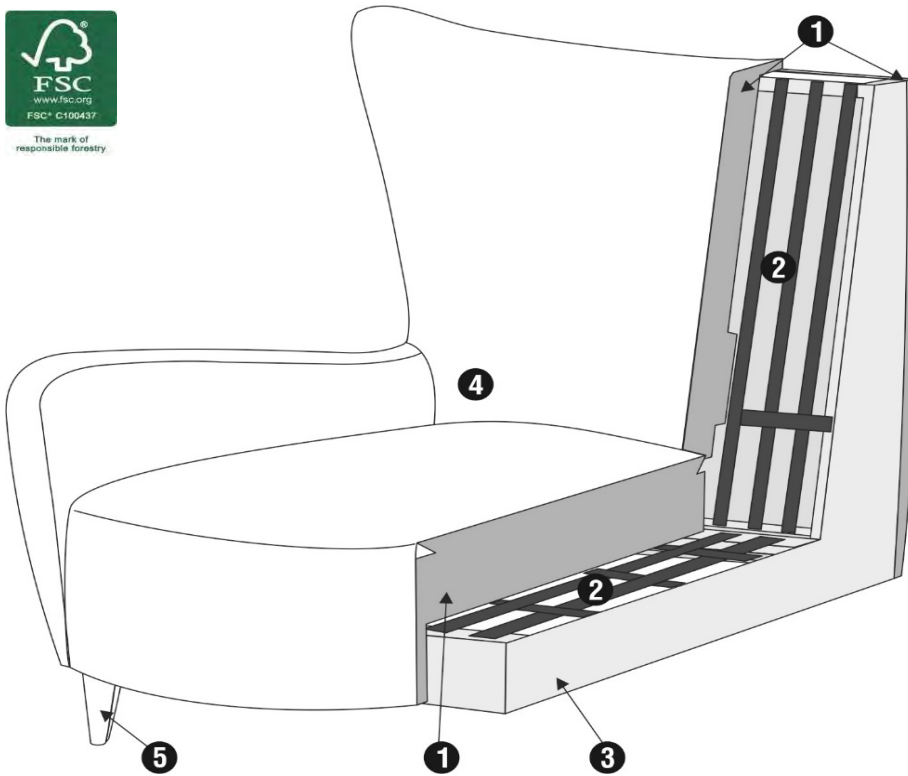

TECHNICAL SPECIFICATION

PROFILE

COMFORT: standard

- 1 polyurethane foam/high resilient polyurethane foam
- 2 upholstery belts
- 3 FSC® certified solid wood and wood based elements
- 4 fabric (limited choice)
- 5 FSC® certified solid wood legs

The producer reserves the right to change construction of products and components used due to improving durability of product and customer satisfaction without any further notice.

UPHOLSTERY:

fabric: FC - fix cover /only in dedicate fabrics:

UPHOLSTERY: fabric: FC - fix cover COMFORT: standard

Currency: SEK

valid from: 01.04.2026

DIMENSION*	DESCRIPTION ARTICLE No	VOL.	WEIGHT	FABRIC USAGE	A	I	II	III	IV	E
83x91x103/44 	armchair FC E1566-0000-2S	0.70	22	x	1 293	1 293	1 377	1 464	1 554	1 788
48x63x42 	footstool FC E1566-1040-2S	0.10	8	x	474	474	522	540	561	648
32x5x52 	neckrest pillow FC E1566-5232-4S	x	1	x	81	81	105	105	132	177
x 	armrest protection /set of 2 FC E1566-1900-0	0.01	1	1.00	60	78	102	120	147	213