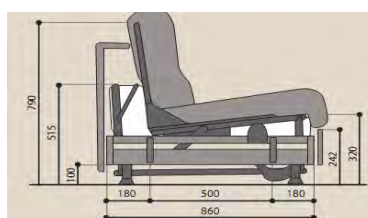

Total sofa depth after spread: 213 cm

**MECHANISM**

Mechanism colour is for reference only, actual colour may vary.

REF	A	B/Mattress
182/160	182 cm	160 cm
162/140	162 cm	140 cm
142/120	142 cm	120 cm

**MATTRESS**