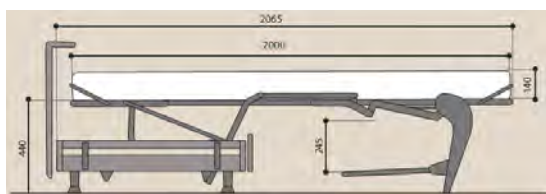

Total sofa depth after spread: 213 cm

**MECHANISM**

Mechanism colour is for reference only, actual colour may vary.

REF	A	B/Mattress
182/160	182 cm	160 cm
162/140	162 cm	140 cm
142/120	142 cm	120 cm

**MATTRESS**