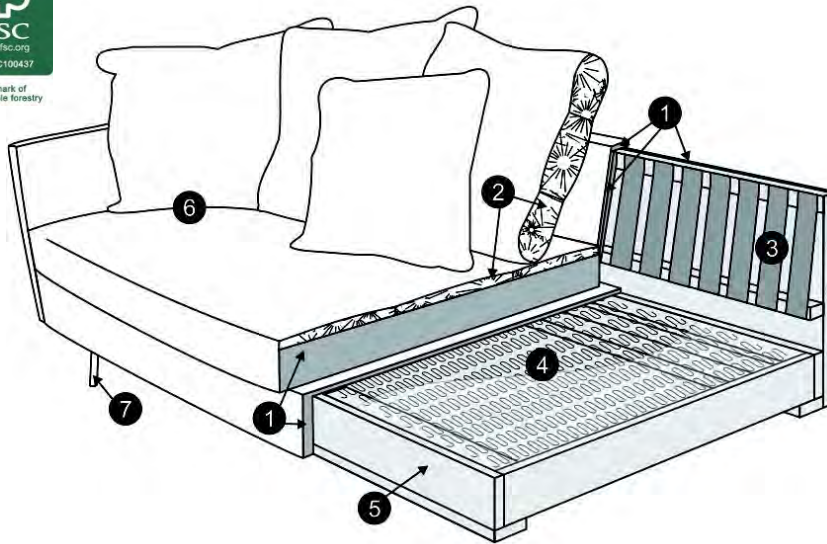

JULIA

 BOKNÄS

design: Dan Ihreborn

**TECHNICAL SPECIFICATION**

**PROFILE**

COMFORT: lux

- 1 polyurethane foam/ high resilient polyurethane foam
- 2 cushion chamber with feather
- 3 upholstery belts
- 4 springs
- 5 FSC® certified solid wood and wood based elements
- 6 fabric
- 7 metal legs (black or chrom) or FSC® certified solid wood legs