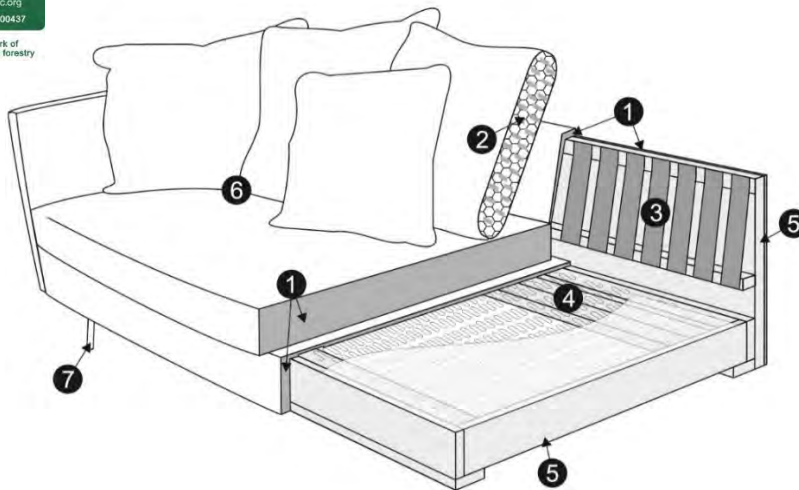

- 1 polyurethane foam/ high resilient polyurethane foam
- 2 silicone balls lux
- 3 upholstery belts
- 4 springs
- 5 FSC® certified solid wood and wood based elements
- 6 fabric
- 7 metal legs (black or chrom) or FSC® certified solid wood legs

The producer reserves the right to change construction of products and compnents used due to improving durability of product and customer satisfaction without any further notice.

UPHOLSTERY:

fabric : LCV - loose cover with velcro or LC - loose cover by armchair (please consider SITS fabric recommendations)
fabric: COMFORT: lux or classic