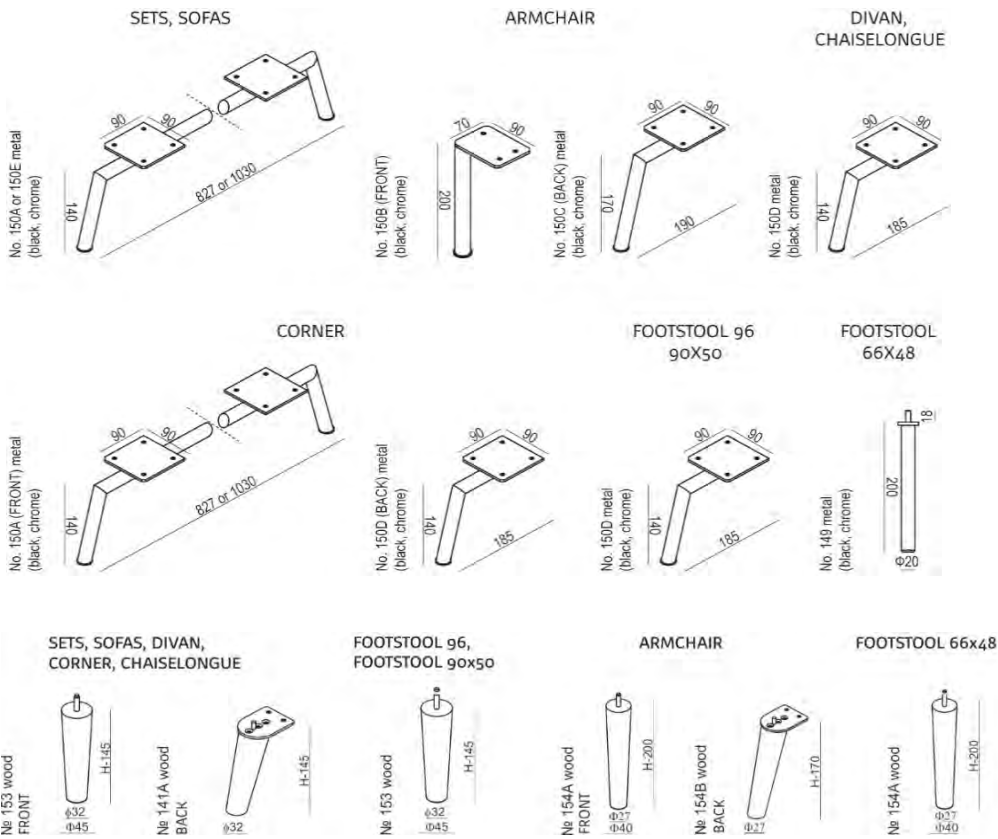

JULIA

**BOKNÄS**

design: Dan Ihreborn

**TECHNICAL SPECIFICATION**

**PHOTOS**

\* To achieve best results we recommend to choose thin natural fabrics for JULIA armchair with detail.

**FEET**

**COLOURS OF WOODEN FEET**