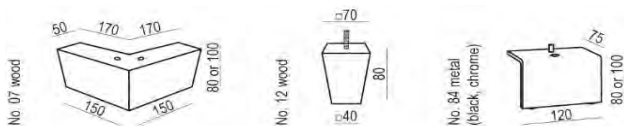

HEAVEN

design: SITS

TECHNICAL SPECIFICATION

PROFILE

COMFORT: lux

	1	polyurethane foam/high resilient polyurethane foam
	2	cushion chamber with mix of feather and silicone balls
	3	upholstery belts
	4	solid wood and wood based elements
	5	fabric
	6	legs: solid wood or metal (black or chrome)

The producer reserves the right to change construction of products and components used due to improving durability of product and customer satisfaction without any further notice.

UPHOLSTERY:

fabric: LC - loose cover, comfort: lux

FEET

COLOURS OF WOODEN FEET