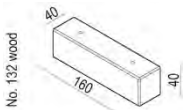

SOPHIA

home&family

design: SITS

TECHNICAL SPECIFICATION

COMFORT: classic

- **1** polyurethane foam/high resilient polyurethane foam
- **2** springs
- **3** solid wood and wood based elements
- **4** fabric
- **5** solid wood legs

The producer reserves the right to change construction of products and compnents used due to improving durability of product and customer satisfaction without any further notice.

UPHOLSTERY:

fabric: FC - fix cover COMFORT: standard, lux or classic

FEET

COLOURS OF WOODEN FEET