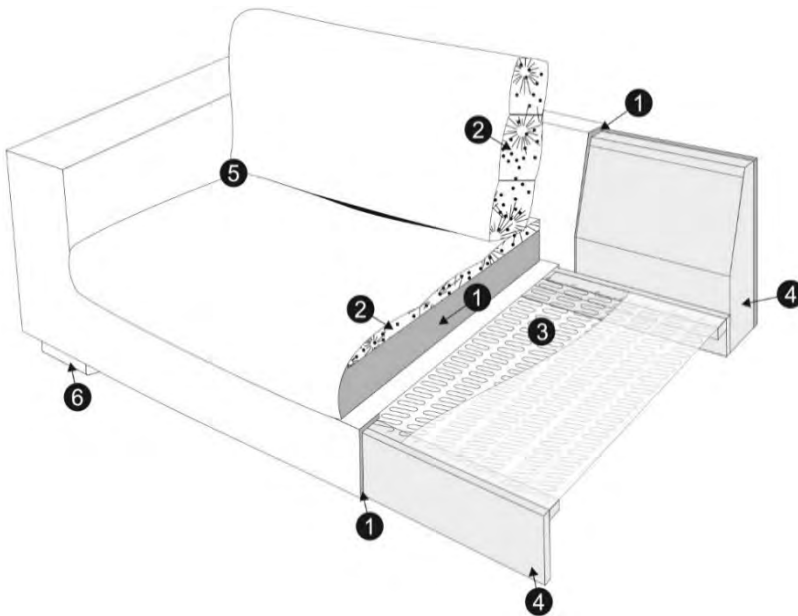

TECHNICAL SPECIFICATION

PROFILE

COMFORT: standard

- 1 polyurethane foam/high resilient polyurethane foam
- 2 silicone balls
- 3 springs
- 4 solid wood and wood based elements
- 5 fabric
- 6 solid wood legs

COMFORT: lux

- 1 polyurethane foam/high resilient polyurethane foam
- 2 cushion chamber with mix of feather and silicone balls
- 3 springs
- 4 solid wood and wood based elements
- 5 fabric
- 6 solid wood legs