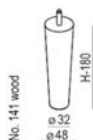

ANNA

TECHNICAL SPECIFICATION

UPHOLSTERY:

fabric: LCV - loose cover with velcro, LC - loose cover COMFORT: STD-standard or LUX

FEET